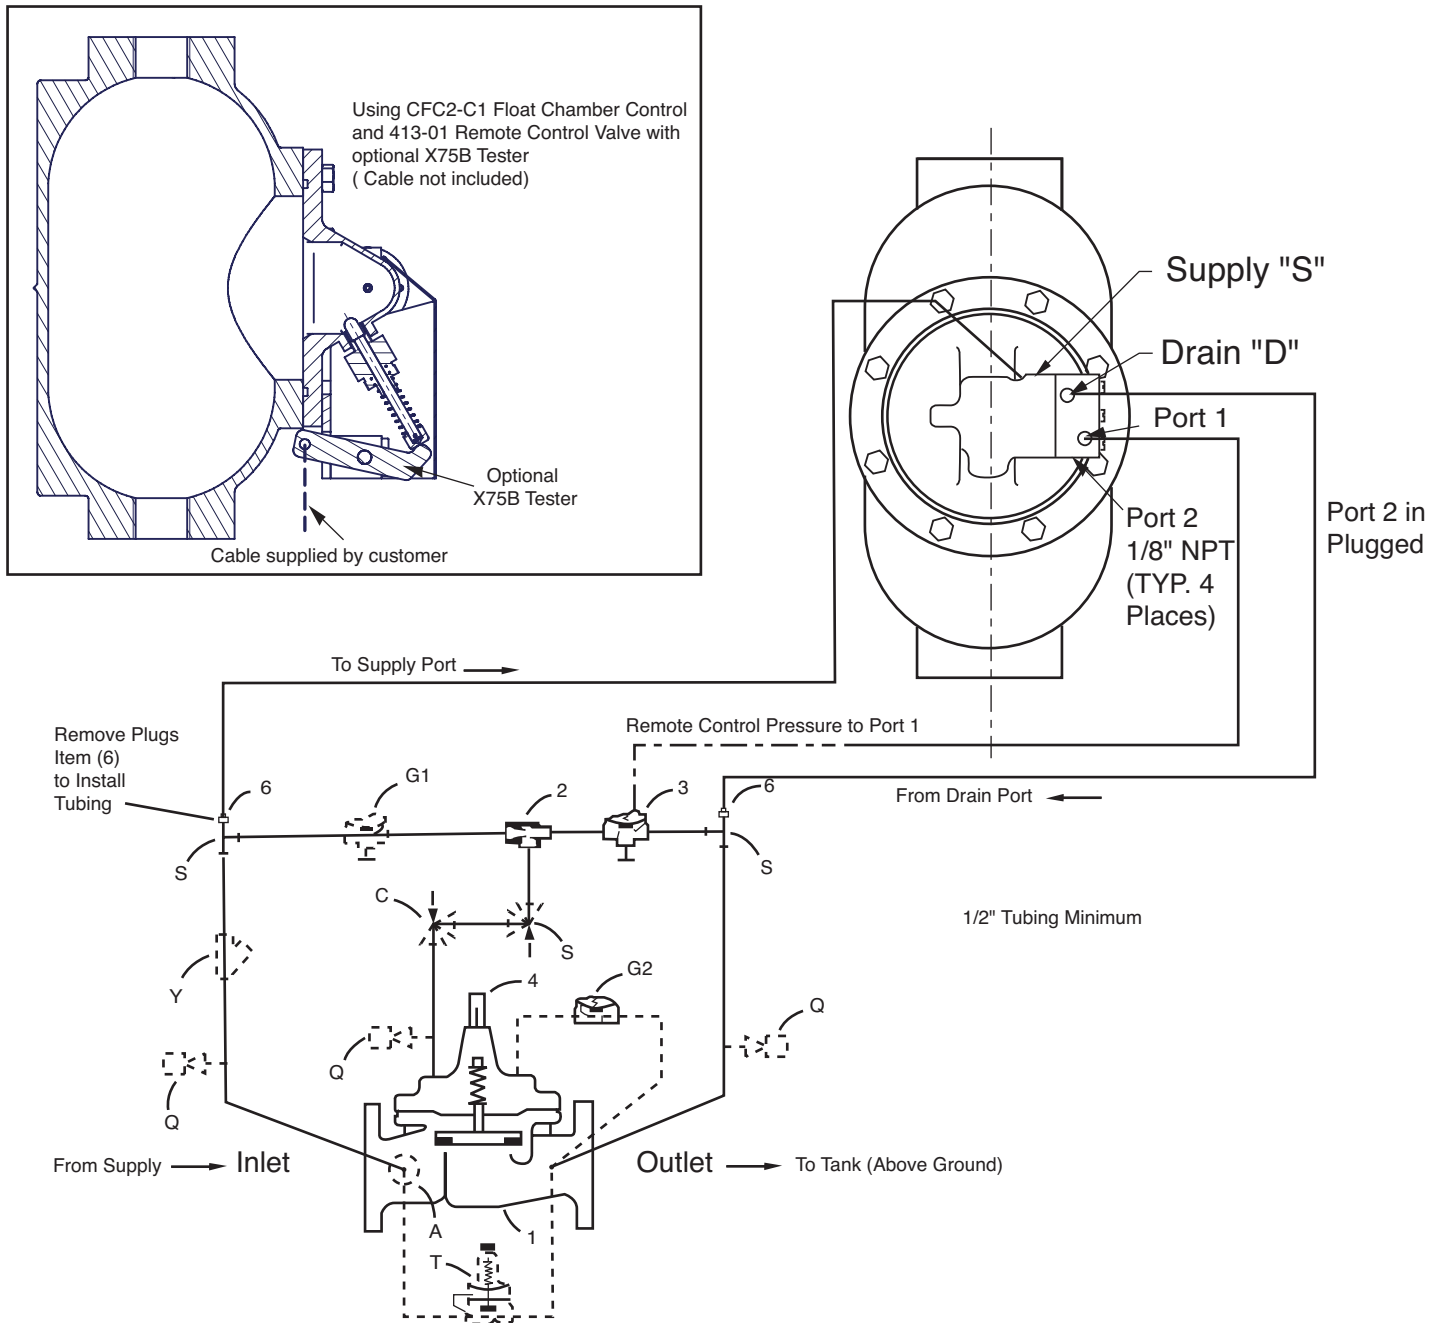

Typical High Level Shutoff Hook-up For Aviation Fueling Valve Applications

CLA-VAL

1701 Placentia Avenue • Costa Mesa, CA 92627
 800-942-6326 • Fax: 949-548-5441 • Web Site: cla-val.com • E-mail: info@cla-val.com